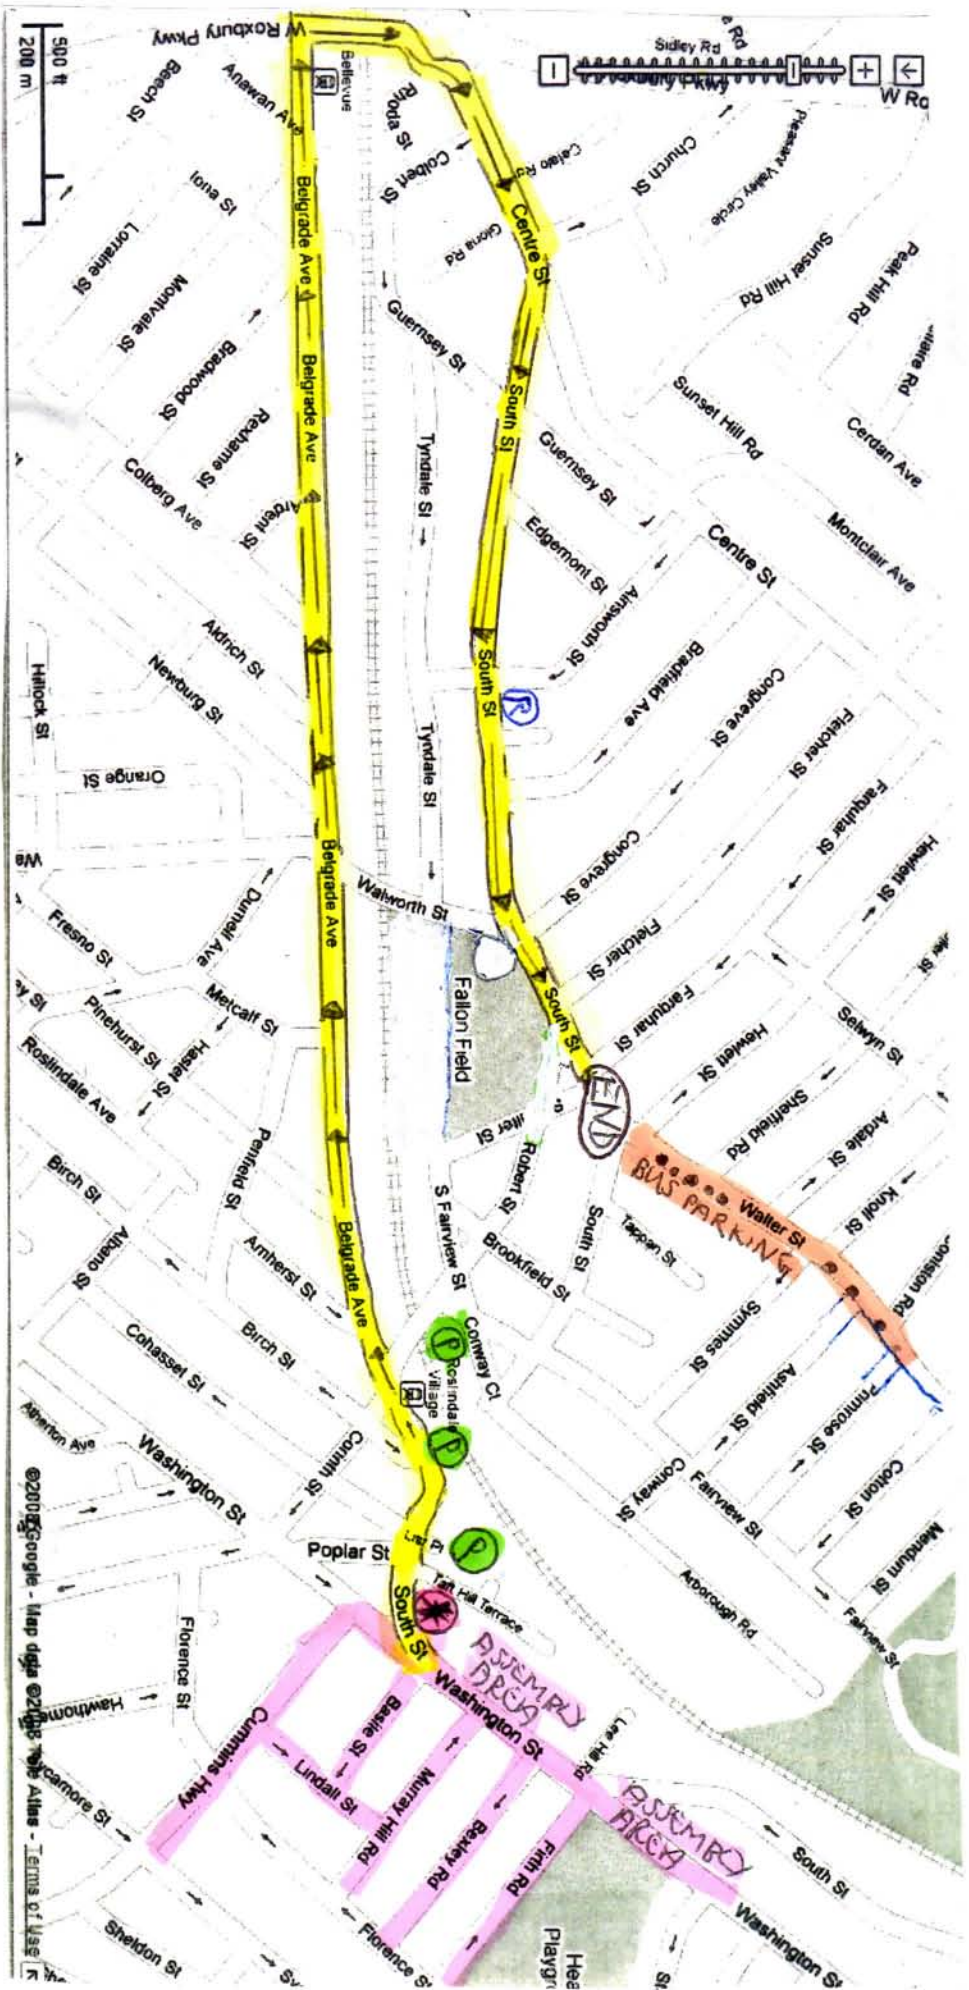

Parade Route - 42nd Annual Roslindale Day Parade

Sunday, October 1st, 2017

Legend:

 Assembly Area

 Step Off Point

 Parking Lots

 Bus Parking

 Parade Route

 Reviewing Stand

 End of Parade